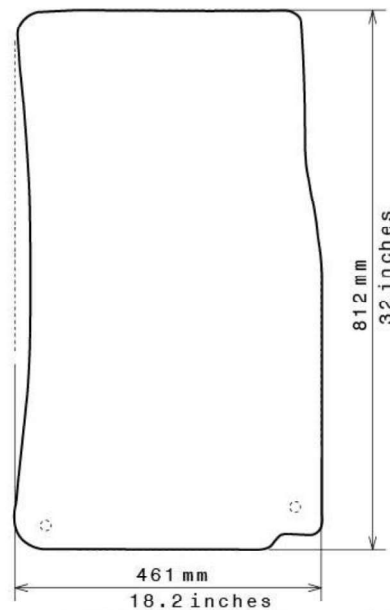

Spaghetti® Floor Mats by
NICOMAN

Best Mats for Your Car, Home & Business!

Photo for illustration purposes only.

Fitment Specifications

Make / Brand	BMW
Model / Type	5 Series
Gen / MK Code	E39
Model Year	1996-2003
Body Type	Saloon/Estate
Non-Slip Type	GECKO
SKU	C 5033

Please check shape/size matches floorpan

LEFT Hand Drive

SCALE: 1/10

Set of 4

Remarks