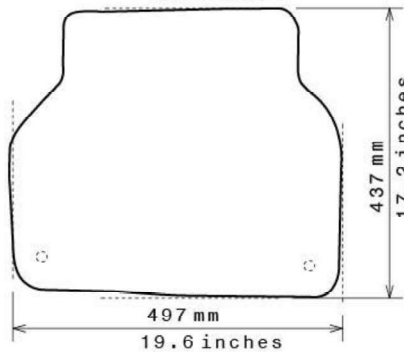

Spaghetti® Floor Mats by
NICOMAN

Best Mats for Your Car, Home & Business!

Photo for illustration purposes only.

Fitment Specifications

Make / Brand	BMW
Model / Type	5 Series
Gen / MK Code	E39
Model Year	1996-2003
Body Type	Saloon/Estate
Non-Slip Type	GECKO
SKU	C 5033

Please check shape/size matches floorpan

LEFT Hand Drive

SCALE: 1/10

Set of 4

Remarks