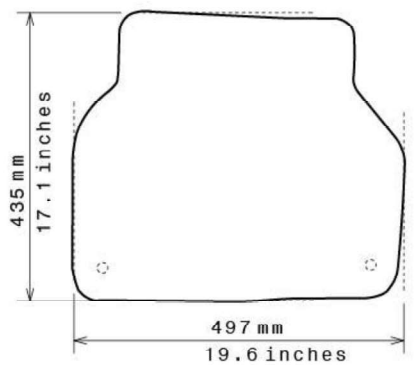

Spaghetti® Floor Mats by
NICOMAN

Best Mats for Your Car, Home & Business!

Photo for illustration purposes only.

Fitment Specifications

Make / Brand	BMW
Model / Type	5 Series
Gen / MK Code	E39
Model Year	1996-2003
Body Type	Saloon/Estate
Non-Slip Type	GECKO
SKU	C 5033

Please check shape/size matches floorpan

LEFT Hand Drive

SCALE: 1/10

Set of 4

Remarks